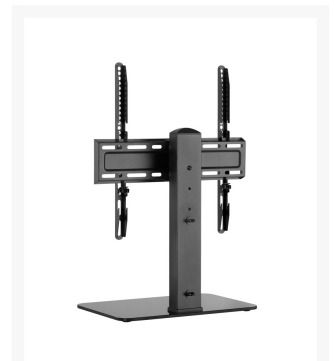

650611 32"-55" Universal TV Stands

Product Images

Short Description

1. VESA support Max. 400 x 400
2. Max. loading capacity: 40kg
3. VESA standards compliant
4. Height adjustment
5. Continuous swivel: for an optimal viewing angel
6. Elegant glossy glass base
7. Build-in cable management

Description

The equip® 650611 height adjustable TV/LCD Desk Mount Bracket is a compact but sturdy product that ensures a reliable installation of your TV monitor. No holes or complicated assembly required can be quick

to assemble.

Cable management allows wires to remain hidden for a better-looking display. This TV stands is the ideal option as great functionality.

Additional Information

Approval and compliance	RoHS
Compatible display size	32"-55"
Material	Plastic, Stainless Steel
Height range	260/305/355/405/450mm (10.2"/12"/14"/15.9"/17.7")
Load capacity (kg)	40kg
Mount	Desk mount
Pan (Swivel) range	-35°~+35°
No. of supported display	1
VESA compatibility	100x200,200x100,200x200,300x200,400x200,300x300,400x300,400x400
Product Size	434x280x666mm
Anti-Theft	No
Cable Management	Yes
Support Curved TV	Yes
Product weight (kg)	4.9
Product breadth (mm)	280
Product depth (mm)	666
Product height (mm)	434
Color	Black
EAN	4015867227169
Model number	650611
Package contents	650611 Screws Manual
TV size	32"-55"
Bracket type	Swivelable