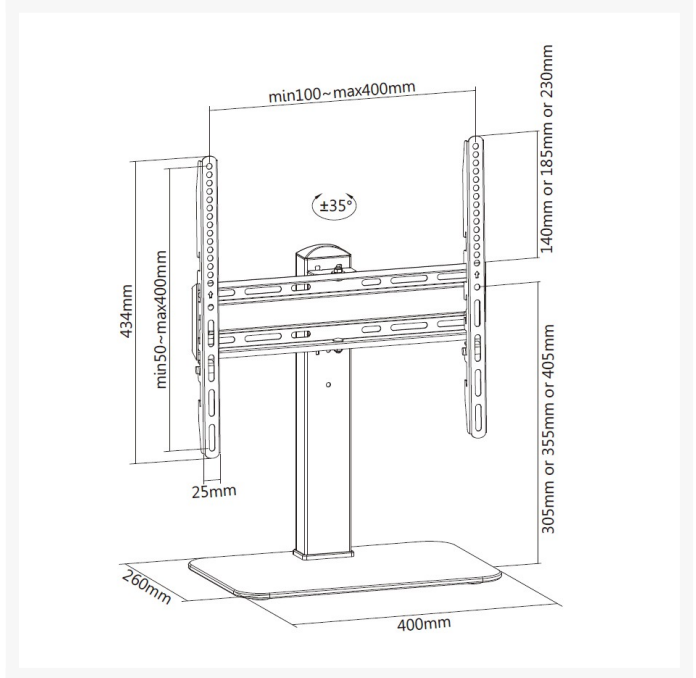

650611 32"-55" Universal TV Stands

Product Images

Short Description

1. VESA support Max. 400 x 400
2. Max. loading capacity: 40kg
3. VESA standards compliant
4. Height adjustment
5. Continuous swivel: for an optimal viewing angel
6. Elegant glossy glass base
7. Build-in cable management

Description

The equip® 650611 height adjustable TV/LCD Desk Mount Bracket is a compact but sturdy product that ensures a reliable installation of your TV monitor. No holes or complicated assembly required can be quick

to assemble.

Cable management allows wires to remain hidden for a better-looking display. This TV stands is the ideal option as great functionality.

Additional Information

Approval and compliance	RoHS
Compatible display size	32"-55"
Material	Plastic, Stainless Steel
Height range	260/305/355/405/450mm (10.2"/12"/14"/15.9"/17.7")
Load capacity (kg)	40kg
Mount	Desk mount
Pan (Swivel) range	-35°~+35°
No. of supported display	1
VESA compatibility	100x200,200x100,200x200,300x200,400x200,300x300,400x300,400x400
Product Size	434x280x666mm
Anti-Theft	No
Cable Management	Yes
Support Curved TV	Yes
Product weight (kg)	4.9
Product breadth (mm)	280
Product depth (mm)	666
Product height (mm)	434
Color	Black
EAN	4015867227169
Model number	650611
Package contents	650611 Screws Manual
TV size	32"-55"
Bracket type	Swivelable