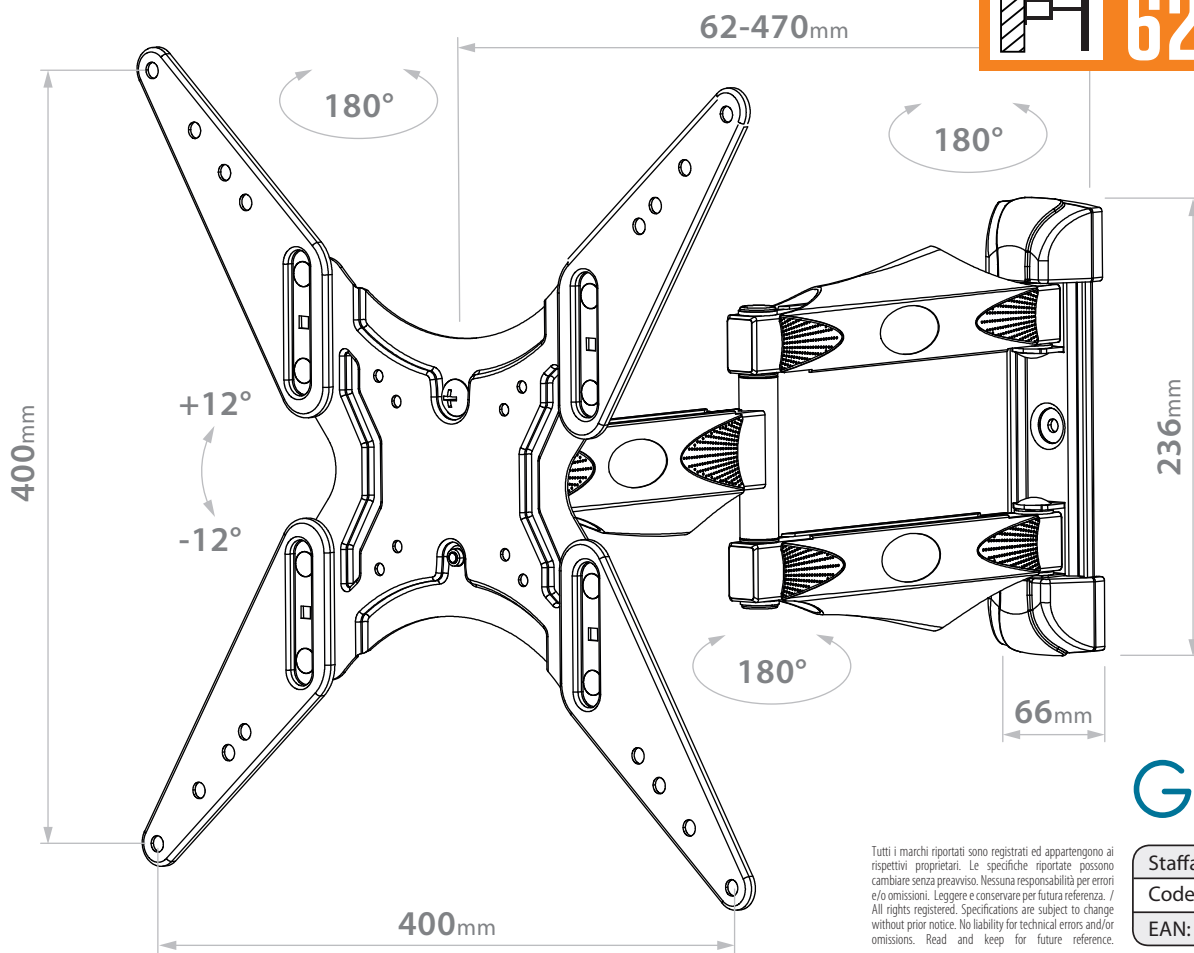

VESA

75x75mm
100x100mm
200x200mm
300x300mm
400x400mm

INCH

13-65

MAX

35KG

SWIVEL

180°

-12° +12°

MM

62-470