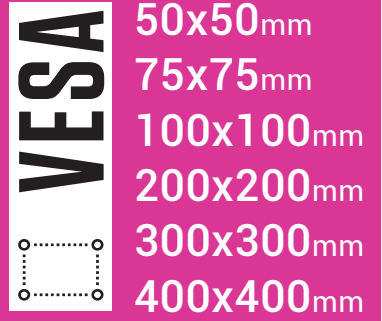

STAFFA TV A MURO UNIVERSALE

LED/LCD/OLED TV

SCREW KIT
INCLUDED

GEKO

Staffa universale TV

Code: P022-2865T

EAN: 8026974023366