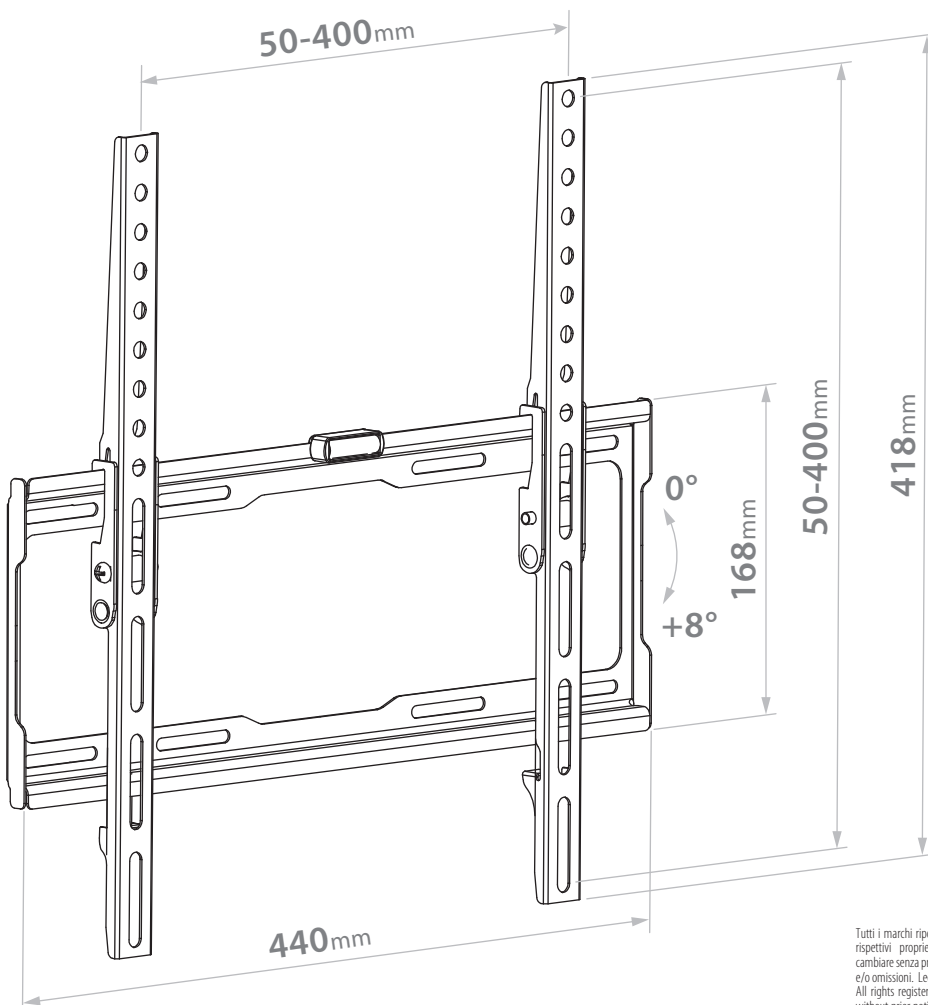

STAFFA TV A MURO UNIVERSALE

LED/LCD/OLED TV

SCREW KIT
INCLUDED

GEKO

Staffa universale TV

Code: P022-2865T

EAN: 8026974023366