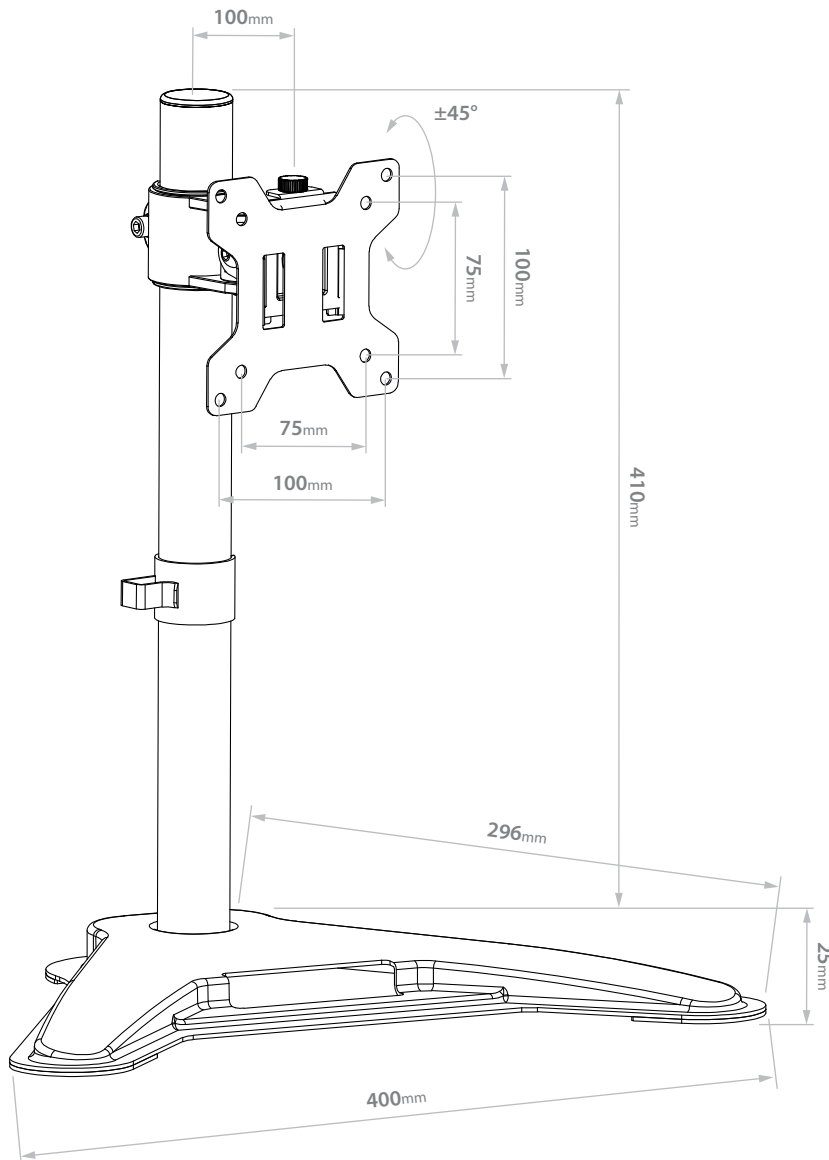

BASE PER MONITOR REGOLABILE UNIVERSALE

MONITOR

SCREW KIT
INCLUDED

GEKO

Base per Monitor
Code: P022-MA01-T01
EAN: 8026974023502