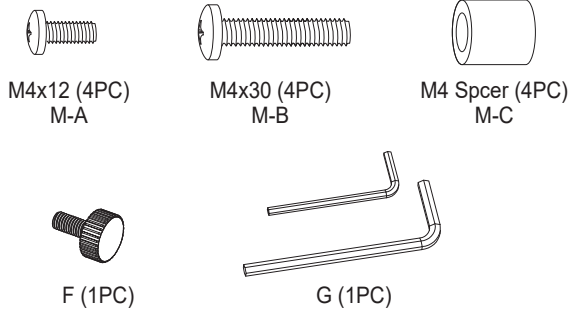

BASE PER MONITOR REGOLABILE UNIVERSALE

MONITOR

SCREW KIT
INCLUDED

GEKO

Base per Monitor
Code: P022-MA01-T01
EAN: 8026974023502